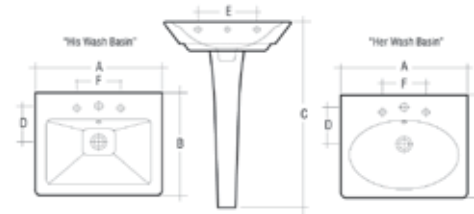

His

Dedicated luxury accessories in porcelain.

58cm female basin with half pedestal

Contents

Black and White Opulence	2
Female Collection	4
Male Collection	6
Technical Information	8
WC and General Information	10

Hers

ITEM	A	B	C	D	E	F	Wgt Kg Poids Kg Gewicht Kg
Opulence 80cm Her Console Wash Basin & Pedestal Small Lavabo et colonne Petit Waschtisch mit säule Klein	800	490	850	222	280	200	29,4

All dimensions are in CM. Tolerance $\pm 5\%$ for below 200mm and $\pm 3\%$ for above 200mm. Colours shown in this brochure are as close to sanitary ware as printing process will allow.

The Opulence range

58cm basin with full pedestal

1 tap hole, integral ceramic clic clac waste and full pedestal.

Also available in black.

His

ITEM ARTICLE	A	B	C	D	E	F	Wgt Kg Poids Kg Gewicht Kg
Wash Basin & Pedestal(His) Lavabo et colonne(His) Waschtisch mit Säule(His)	580	470	850	164	270	200	23.9
Wash Basin & Pedestal(Her) Lavabo et colonne(Her) Waschtisch mit Säule(Her)	580	470	850	165	270	200	24.1

Hers

58cm basin with half pedestal

1 tap hole, integral ceramic clic clac waste and half pedestal.

Also available in black.

His

ITEM ARTICLE	A	B	C	D	E	F	Wgt Kg Poids Kg Gewicht Kg
Wash Basin Lavabo Waschtisch	580	470	850	164	270	200	23.8