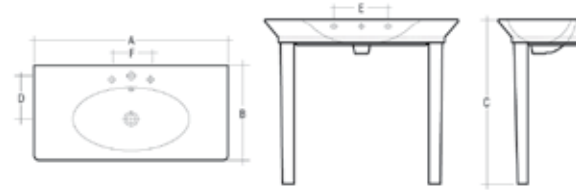

His

Dedicated luxury accessories in porcelain.

58cm female basin with half pedestal

Contents

Black and White Opulence	2
Female Collection	4
Male Collection	6
Technical Information	8
WC and General Information	10

The Opulence range

100cm console basin

1 tap hole, integral ceramic clic clac waste, ceramic legs. Optional chrome bottle trap.

Also available in black

His

ITEM	A	B	C	D	E	F	Wgt Kg Poids Kg Gewicht Kg
Opulence 100cm His Console Wash Basin & Pedestal Small Lavabo et colonne Petit Waschtisch mit säule Klein	1000	490	850	155	280	200	35,74

Hers

ITEM	A	B	C	D	E	F	Wgt Kg Poids Kg Gewicht Kg
Opulence 100cm Her Console Wash Basin & Pedestal Small Lavabo et colonne Petit Waschtisch mit säule Klein	1000	400	850	223	280	200	32,56

80cm console basin