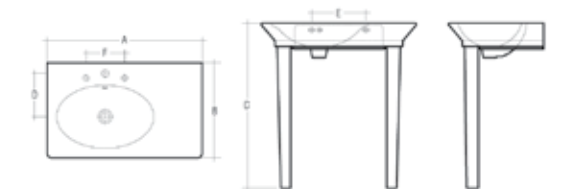

1 tap hole, integral ceramic clic clac waste, ceramic legs. Optional chrome bottle trap.

Also available in black

His

ITEM	A	B	C	D	E	F	Wgt Kg Poids Kg Gewicht Kg
Opulence 80cm His Console Wash Basin & Pedestal Small Lavabo et colonne Petit Waschtisch mit säule Klein	800	490	850	180	280	200	29,4

Hers

ITEM	A	B	C	D	E	F	Wgt Kg Poids Kg Gewicht Kg
Opulence 80cm Her Console Wash Basin & Pedestal Small Lavabo et colonne Petit Waschtisch mit säule Klein	800	490	850	222	280	200	29,4

All dimensions are in CM. Tolerance $\pm 5\%$ for below 200mm and $\pm 3\%$ for above 200mm. Colours shown in this brochure are as close to sanitary ware as printing process will allow.

The Opulence range

58cm basin with full pedestal

1 tap hole, integral ceramic clic clac waste and full pedestal.

Also available in black.

His

ITEM ARTICLE	A	B	C	D	E	F	Wgt Kg Poids Kg Gewicht Kg
Wash Basin & Pedestal(His) Lavabo et colonne(His) Waschtisch mit Säule(His)	580	470	850	164	270	200	23.9
Wash Basin & Pedestal(Her) Lavabo et colonne(Her) Waschtisch mit Säule(Her)	580	470	850	165	270	200	24.1