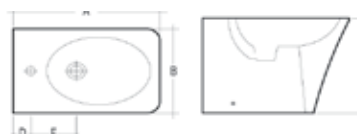

Back to wall bidet

Back to wall bidet
Only available in Hers profile.

ITEM ARTICLE	A	B	C	D	E	Wgt Kg Poids Kg Gewicht Kg
Back to Wall Bidet Bidet accroché au mur An der Mauer hängendes Bidet	547	355	400	85	170	21.5

All dimensions are in CM. Tolerance $\pm 5\%$ for below 200mm and $\pm 3\%$ for above 200mm. Colours shown in this brochure are as close to sanitary ware as printing process will allow.