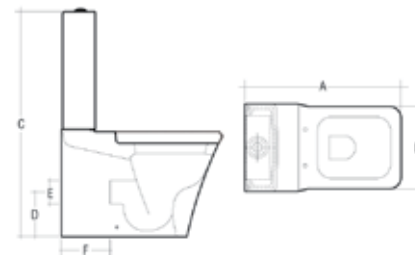

The Opulence range

Close coupled WC

Fully back to wall close coupled WC with soft close seat.

Shrouded cistern with Geberit push button dual flushing system .

WC with horizontal outlet.
Compliant to WRAS Standards.

ITEM ARTICLE	A	B	C	D	E	F	Wgt Kg Poids Kg Gewicht Kg
Water Closet P Trap & Cistern WC sortie horizontale et réservoir Stand WC mit Spülkasten Waagerechter Abgang	672	353	965	190	102	210	45.8

Back to wall pan

Back to wall close coupled WC pan with soft close seat.

BTW pan with horizontal outlet.
Compliant to WRAS Standards.