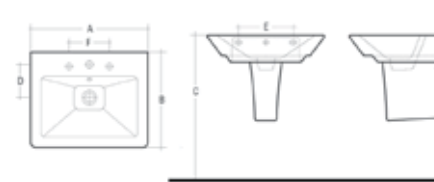

The Opulence range

58cm basin with full pedestal

1 tap hole, integral ceramic clic clac waste and full pedestal.

Also available in black.

His

ITEM ARTICLE	A	B	C	D	E	F	Wgt Kg Poids Kg Gewicht Kg
Wash Basin & Pedestal(His) Lavabo et colonne(His) Waschtisch mit Säule(His)	580	470	850	164	270	200	23.9
Wash Basin & Pedestal(Her) Lavabo et colonne(Her) Waschtisch mit Säule(Her)	580	470	850	165	270	200	24.1

Hers

58cm basin with half pedestal

1 tap hole, integral ceramic clic clac waste and half pedestal.

Also available in black.

His

ITEM ARTICLE	A	B	C	D	E	F	Wgt Kg Poids Kg Gewicht Kg
Wash Basin Lavabo Waschtisch	580	470	850	164	270	200	23.8

Hers

ITEM ARTICLE	A	B	C	D	E	F	Wgt Kg Poids Kg Gewicht Kg
Wash Basin Lavabo Waschtisch	580	470	850	165	270	200	24.2

All dimensions are in CM. Tolerance $\pm 5\%$ for below 200mm and $\pm 3\%$ for above 200mm. Colours shown in this brochure are as close to sanitary ware as printing process will allow.