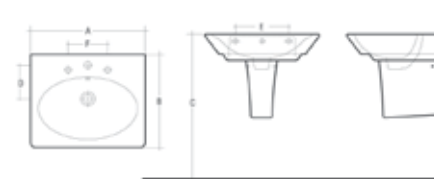

The Opulence range

58cm basin with full pedestal

1 tap hole, integral ceramic clic clac waste and full pedestal.

Also available in black.

His

ITEM ARTICLE	A	B	C	D	E	F	Wgt Kg Poids Kg Gewicht Kg
Wash Basin & Pedestal(His) Lavabo et colonne(His) Waschtisch mit Säule(His)	580	470	850	164	270	200	23.9
Wash Basin & Pedestal(Her) Lavabo et colonne(Her) Waschtisch mit Säule(Her)	580	470	850	165	270	200	24.1

Hers

58cm basin with half pedestal

1 tap hole, integral ceramic clic clac waste and half pedestal.

Also available in black.

His

ITEM ARTICLE	A	B	C	D	E	F	Wgt Kg Poids Kg Gewicht Kg
Wash Basin Lavabo Waschtisch	580	470	850	164	270	200	23.8

Hers

ITEM ARTICLE	A	B	C	D	E	F	Wgt Kg Poids Kg Gewicht Kg
Wash Basin Lavabo Waschtisch	580	470	850	165	270	200	24.2

All dimensions are in CM. Tolerance $\pm 5\%$ for below 200mm and $\pm 3\%$ for above 200mm. Colours shown in this brochure are as close to sanitary ware as printing process will allow.