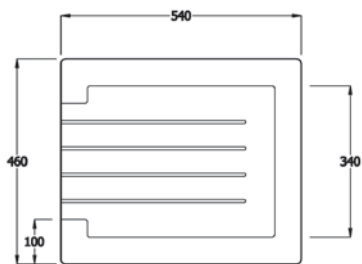

Code: SINKDRPL

Colours: White

Features: Plain

Dimensions