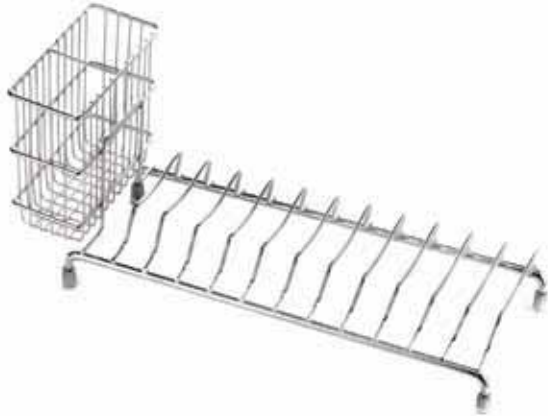

Plate and cutlery rack Code: PCR  
370mm long x 130mm wide x 125mm overall depth

Large sink base protector Code: LSP  
375mm square x 30mm high

Small sink base protector Code: SSP  
210mm x 388mm x 30mm high