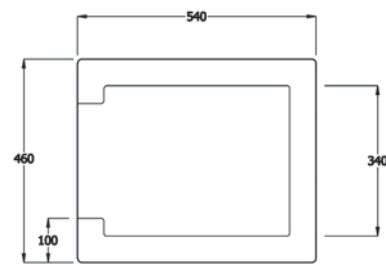

Dimensions

Both drainers are 40mm thick and stand on special silicon feet to protect your worktop.