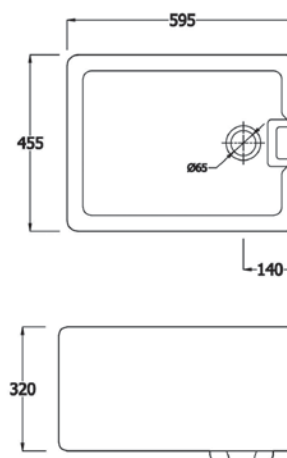

Dimensions

Gourmet Sink 2