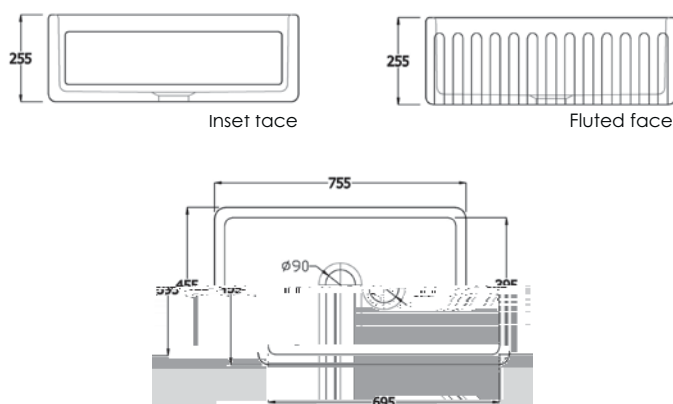

Dimensions: Dual face

Gourmet Sink 15 showing inset face.