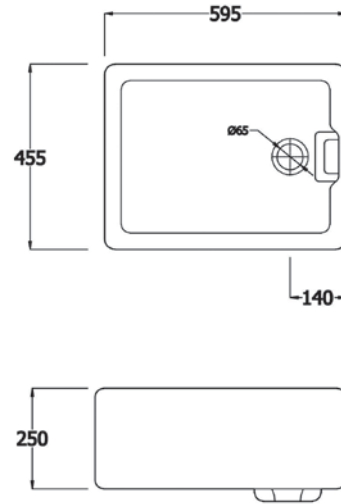

Colours: White

Features: Plain

Dimensions

Dimensions

Both drainers are 40mm thick and stand on special silicon feet to protect your worktop.

Dimensions

**Gourmet Sink 8**

Code: GOSINK8

Dimensions