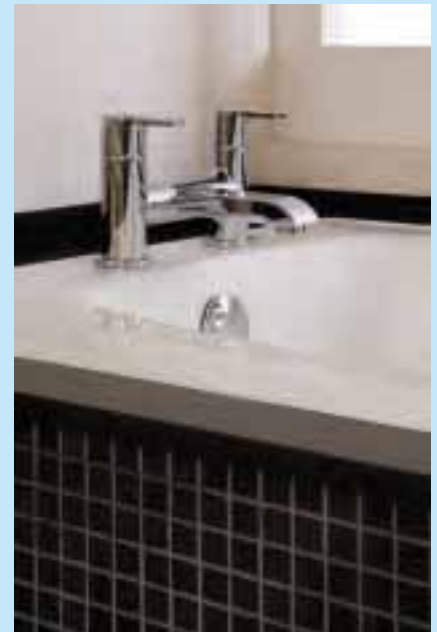

NEW ORIENT 5mm Easyflow acrylic bath 1,700mm x 750mm with Passion bath filler