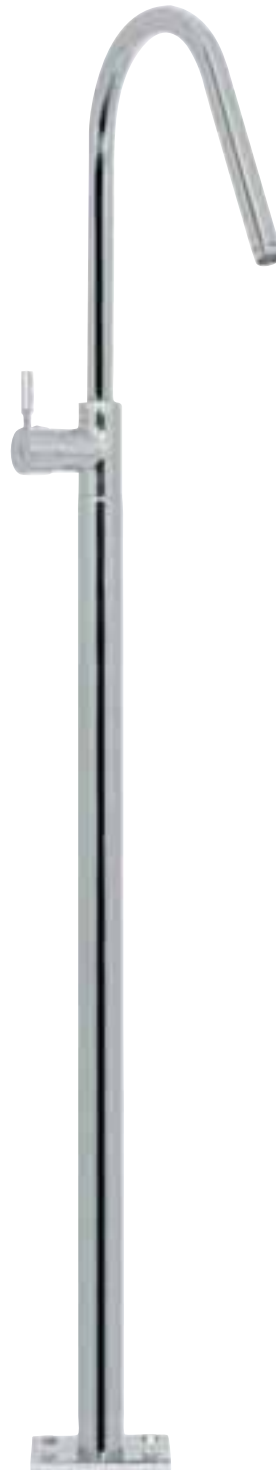

FREEDOM

NEW

Design sensor operated basin spout

This automatic tap incorporates state-of-the-art design and technology. To operate simply put your hand next to the tap to automatically turn the tap on. The tap will turn itself off again after a few seconds. Operating instructions are available on request. Temperature can be adjusted using the side lever.

with no pop-up waste, electronic HP1
DEX110DNC **£505.00**

Bidet monobloc
with pop-up waste LP
DE210DPC **£175.00**

DESIGN

Basin 2 hole set
with 21cm spout, wall mounted LP
DE121WNC **£295.00**

Basin pillar taps
pair LP
DE140DNC **£155.00**

Basin side lever monobloc
with click clack, waste slotted LP
DE111DPC **£205.00**

Basin tall monobloc
with no pop-up waste LP
DE112DNC **£205.00**

A TIMELESS DESIGN CLASSIC

With perhaps the widest choice of fittings available across the Crosswater range, Bauhaus have introduced a complementary range of 'Design' furniture.

Basin shown: Gomera

Furniture shown: Design Walnut

Basin monobloc
floor standing,
h 1245mm LP
DE115FNC **£510.00**

Basin spout
floor standing LP
h 1108mm
DE0160FC **£235.00**

DESIGN

Bath shower mixer with kit
wall mounted HP1
DE421WC £199.00