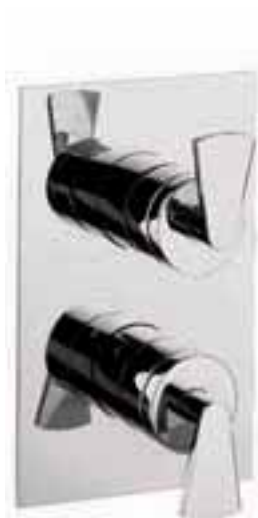

ESSENCE

Elegant design for a glamorous scheme.

Basin monobloc
with no pop-up-waste LP
ES110DNC **£295.00**

Basin tall monobloc
with no pop-up-waste LP
ES112DNC **£355.00**

Basin 2 hole set
wall mounted LP
ES121WNC **£475.00**

ESSENCE

Bath filler monobloc
deck mounted HP1
minimum ledge requirement for installation
70mm - we recommend a minimum +10mm
ES310DC **£355.00**

Bath shower mixer monobloc
deck mounted HP1
minimum ledge requirement for installation
80mm - we recommend a minimum +10mm
**supplied without handset, please refer to
page 214-215 for product selection**
ES410DC **£395.00**

Bath spout
wall mounted LP
ES0370WC **£245.00**

Thermostatic shower valve
 portrait, recessed LP
 ES1000RC **£295.00**
 please see page 178 for operation

Thermostatic shower valve
3 control
 portrait, recessed LP
 ES2000RC **£395.00**
 please see page 178 for operation

Thermostatic shower valve 3 control
 landscape, recessed LP
 ES2001RC **£395.00**
 please see page 178 for operation

2D

Thermostatic shower valve with 2
way diverter
 portrait, recessed HP1
 ES1500RC **£395.00**
 please see page 178 for operation