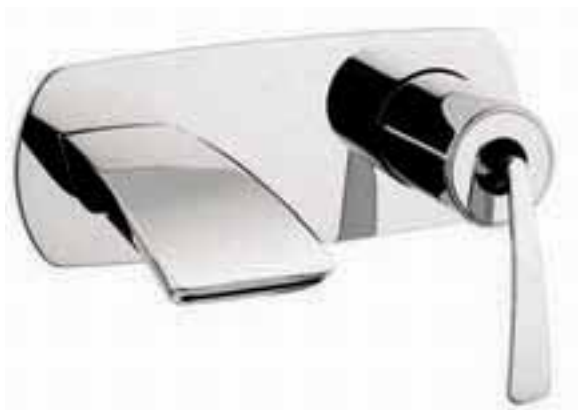

ESSENCE

Elegant design for a glamorous scheme.

Basin monobloc
with no pop-up-waste LP
ES110DNC **£295.00**

Basin tall monobloc
with no pop-up-waste LP
ES112DNC **£355.00**

Basin 2 hole set
wall mounted LP
ES121WNC **£475.00**

ESSENCE

Bath filler monobloc
deck mounted HP1
minimum ledge requirement for installation
70mm - we recommend a minimum +10mm
ES310DC **£355.00**

Bath shower mixer monobloc
deck mounted HP1
minimum ledge requirement for installation
80mm - we recommend a minimum +10mm
**supplied without handset, please refer to
page 214-215 for product selection**
ES410DC **£395.00**

Bath spout
wall mounted LP
ES0370WC **£245.00**

Thermostatic shower valve
 portrait, recessed LP
 ES1000RC **£295.00**
 please see page 178 for operation

Thermostatic shower valve
3 control
 portrait, recessed LP
 ES2000RC **£395.00**
 please see page 178 for operation

3D

Thermostatic shower valve
with 3 way diverter
 portrait, recessed HP3
 ES3000RC **£495.00**
 please see page 178 for operation

3D

Thermostatic shower valve
with 3 way diverter
 landscape, recessed HP3
 ES3001RC **£495.00**
 please see page 178 for operation