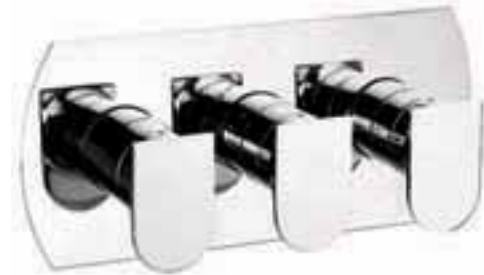

Accessory shown: Robe hook
M0021C **£19.00**

Panel valves

pair, deck mounted LP
M0350DC **£195.00**

Bath spout

deck mounted HP1
M00370DC **£155.00**

Bath 3 hole set

deck mounted HP1
M0330DC **£325.00**

Bath filler
deck mounted LP
M0322DC £295.00

Bath shower mixer with kit
deck mounted LP
M0422DC £325.00

Bath 5 hole set
deck mounted HP2
M0450DC £525.00

MODEST

Manual shower valve
recessed HP1
M00004RC **£155.00**

Manual shower valve with diverter
recessed HP1
M00005RC **£195.00**

Thermostatic shower valve
portrait, recessed LP
M01000RC **£295.00**
please see page 178 for operation

**Thermostatic shower valve with
2 way diverter**
portrait, recessed HP1
M01500RC **£395.00**
please see page 178 for operation

Thermostatic shower valve 3 control
portrait, recessed LP
MO2000RC **£395.00**

please see page 178 for operation

Thermostatic shower valve 3 control
landscape, recessed LP
MO2001RC **£395.00**

please see page 178 for operation